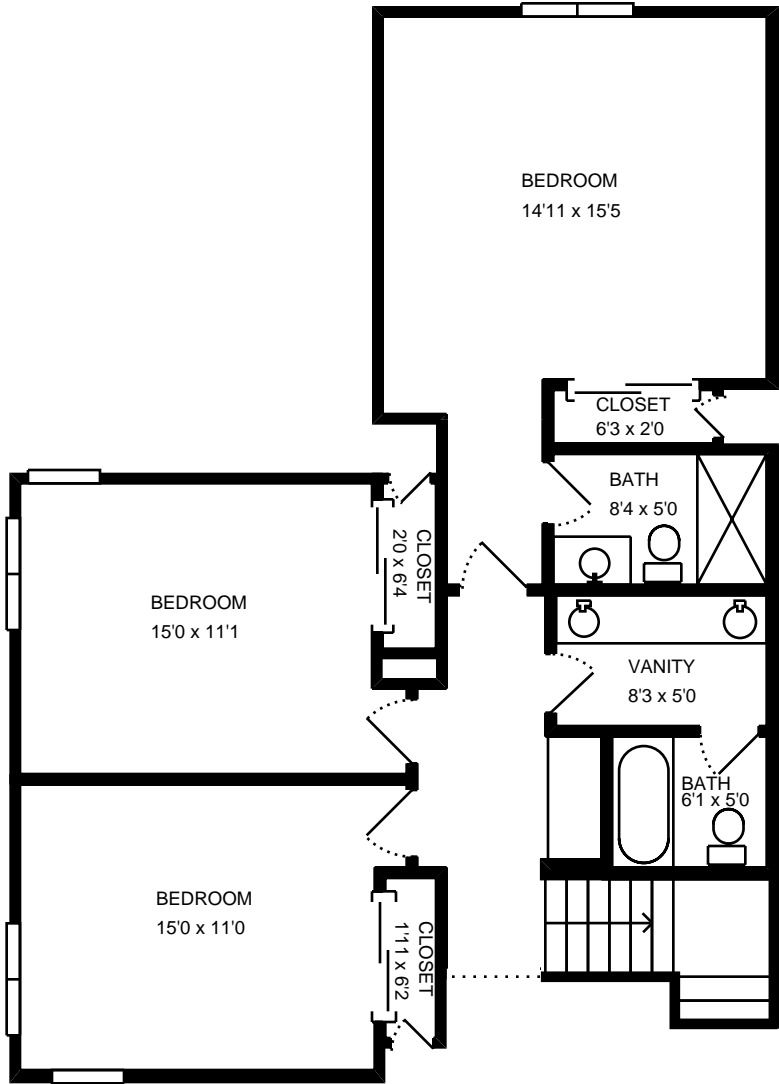

Property Address:
156 Elderberry Ln
Brisbane, CA 94005

Property Address:
156 Elderberry Ln
Brisbane, CA 94005

Property Address:
156 Elderberry Ln
Brisbane, CA 94005